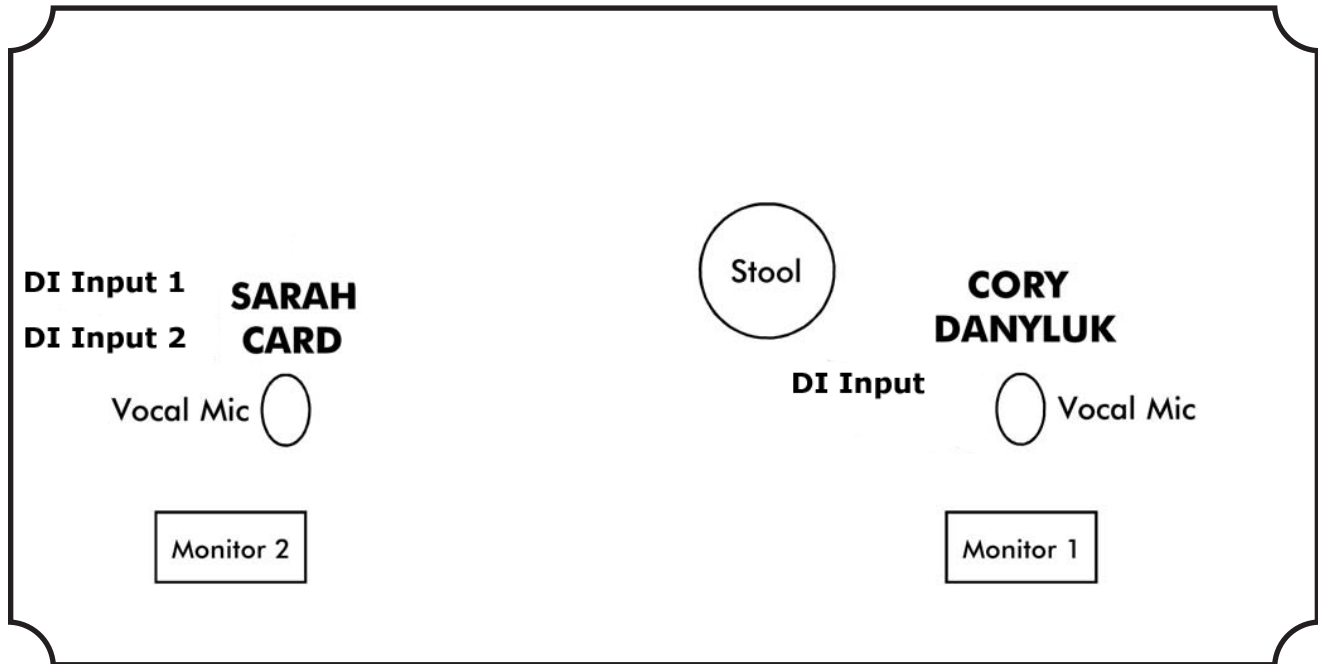

Danyluk & Card Stage Plot

Sarah Card, stage right:

Sings and plays two violins. She has her own DIs and pickups.

Cory Danyluk, stage left:

Sings and plays harmonica and acoustic guitar using a pickup. He needs an extra stool for the harmonicas.