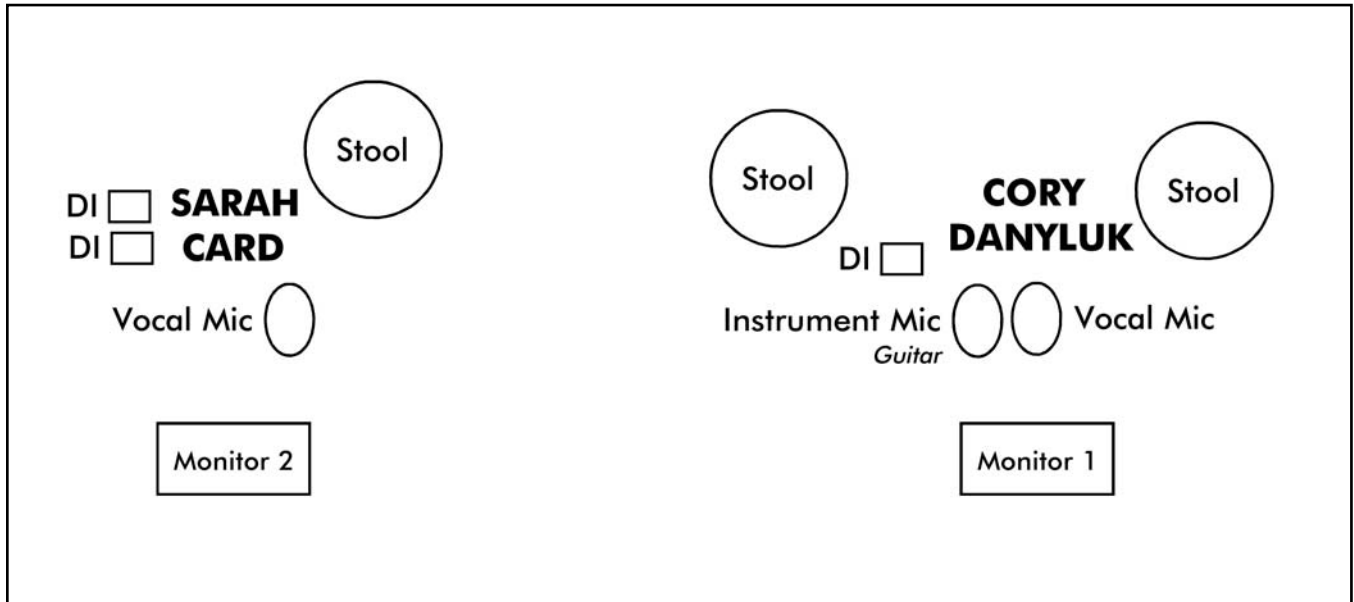

# CORY DANYLUK AND SARAH CARD STAGE PLOT

## *Sarah Card, stage right:*

sings and plays two violins. She has her own DIs and pickups.

## *Cory Danyluk, stage left:*

sings and plays harmonica and acoustic guitar using an instrument mic as well as a pickup for the guitar. Cory needs an extra stool for the harmonicas.